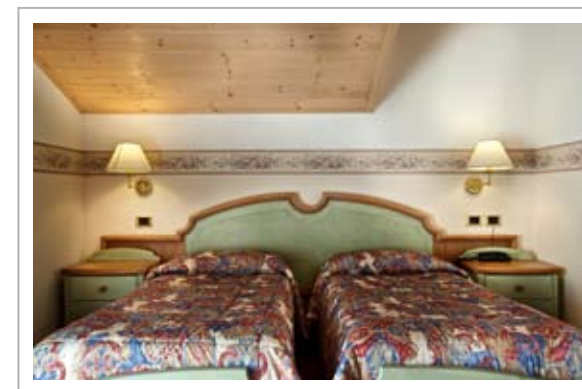

ALBERGO
ALLA **ROSA**
★★★★
CANAZEI - DOLOMITI