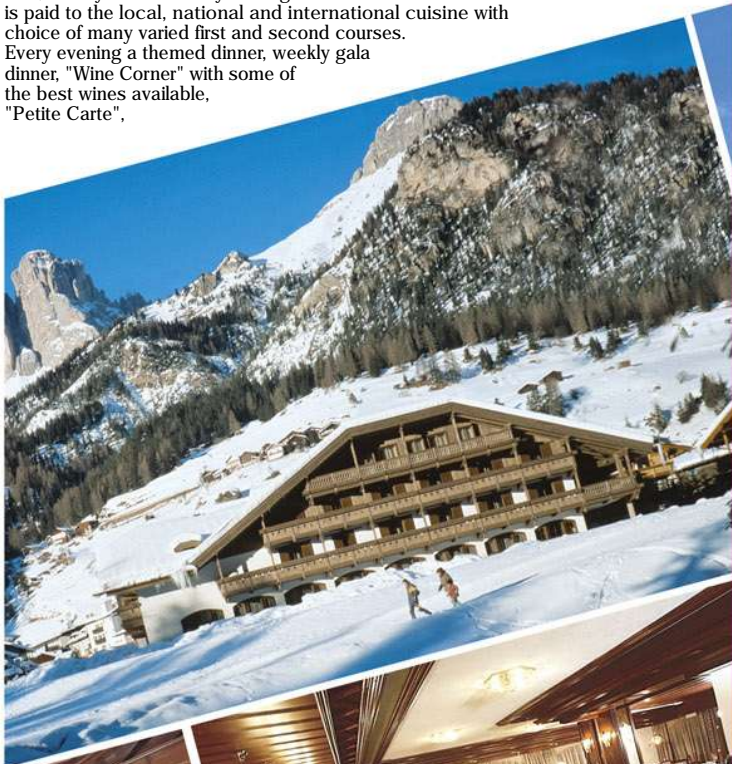

Elegant Hotel, situated in a quiet and sunny location close to the centre of Campitello di Fassa and within walking distance of the cable car Col Rodella (the Four Passes).

The Hotel is close to the woods and some of the most beautiful walks in the Fassa Valley. The hotel has many public rooms for guests: restaurant, bar, stube, Excellent & Romantic Restaurant IL GIGLIO ROSSO, lounge, meeting room, piano bar, games room, garden,

internet point. Modern fitness and wellness centre with swimming pool, whirlpool, bio sauna, Turkish bath, cold bath, relaxarium, gymnasium, solarium, massages. Garage, parking. Every room has bath or shower, telephone, TV-SAT, radio, mini-bar, safe, hairdryer and balcony. Prestige rooms and Suites. Great attention is paid to the local, national and international cuisine with choice of many varied first and second courses.

Every evening a themed dinner, weekly gala dinner, "Wine Corner" with some of the best wines available, "Petite Carte",

Park Hotel & Club RUBINO EXECUTIVE

**** Sp

Campitello di Fassa

Elegante albergo, situato in posizione tranquilla e soleggiata, vicino al bosco, nelle immediate vicinanze del centro, degli impianti di risalita del Col Rodella (Sella Ronda), punto di partenza delle più belle passeggiate della Valle di Fassa.

L'Hotel dispone di ristorante, bar, stube, Excellent & Romantic Restaurant GIGLIO ROSSO, ampie sale di ritrovo ed inoltre saletta riunioni, piano-bar, sala giochi, giardino, internet point.

Centro Fitness & Wellness con piscina, idromassaggio, bio-sauna, bagno turco, bagno freddo, relaxarium, palestra, solarium, massaggi.

Garage e parcheggio. Tutte le camere sono dotate di bagno o doccia, telefono, TV-SAT, radio, minibar, cassaforte, asciugacapelli, balcone. Disponibili camere preferenziali, prestige e suite.

La cucina tipica, nazionale ed internazionale è particolarmente curata ed offre menu con ampia scelta di primi e secondi piatti con cene a tema ogni sera, angolo enoteca, petite carte, baby carte.

Colazione a buffet, buffet di insalate ed ampia scelta di dessert.

Possibilità di banchetti e colazioni di lavoro. Intrattenimenti vari, spettacoli, assistenza attività sportive, Mini-Club in Hotel o struttura convenzionata, Mini-bus privato (su richiesta). Parco privato con barbecue, percorso vita e mini parco giochi adiacenti all'Hotel.

SERVICES HOTEL	
SERVICES ROOM	
FITNESS & RELAX	
MEETING & CONVENTION	
ANIMATION UHC	
MINI-CLUB UHC	
ORG. SPORT UHC	

baby carte. Buffet Breakfast, salad buffet, wide choice of desserts. Banquets, breakfast meetings. Entertainment program, shows, sport assistance, Mini club service in Hotel or in conventioned structure, private mini bus (on request).

Private garden with barbecue, fitness way and mini games park near by the hotel.