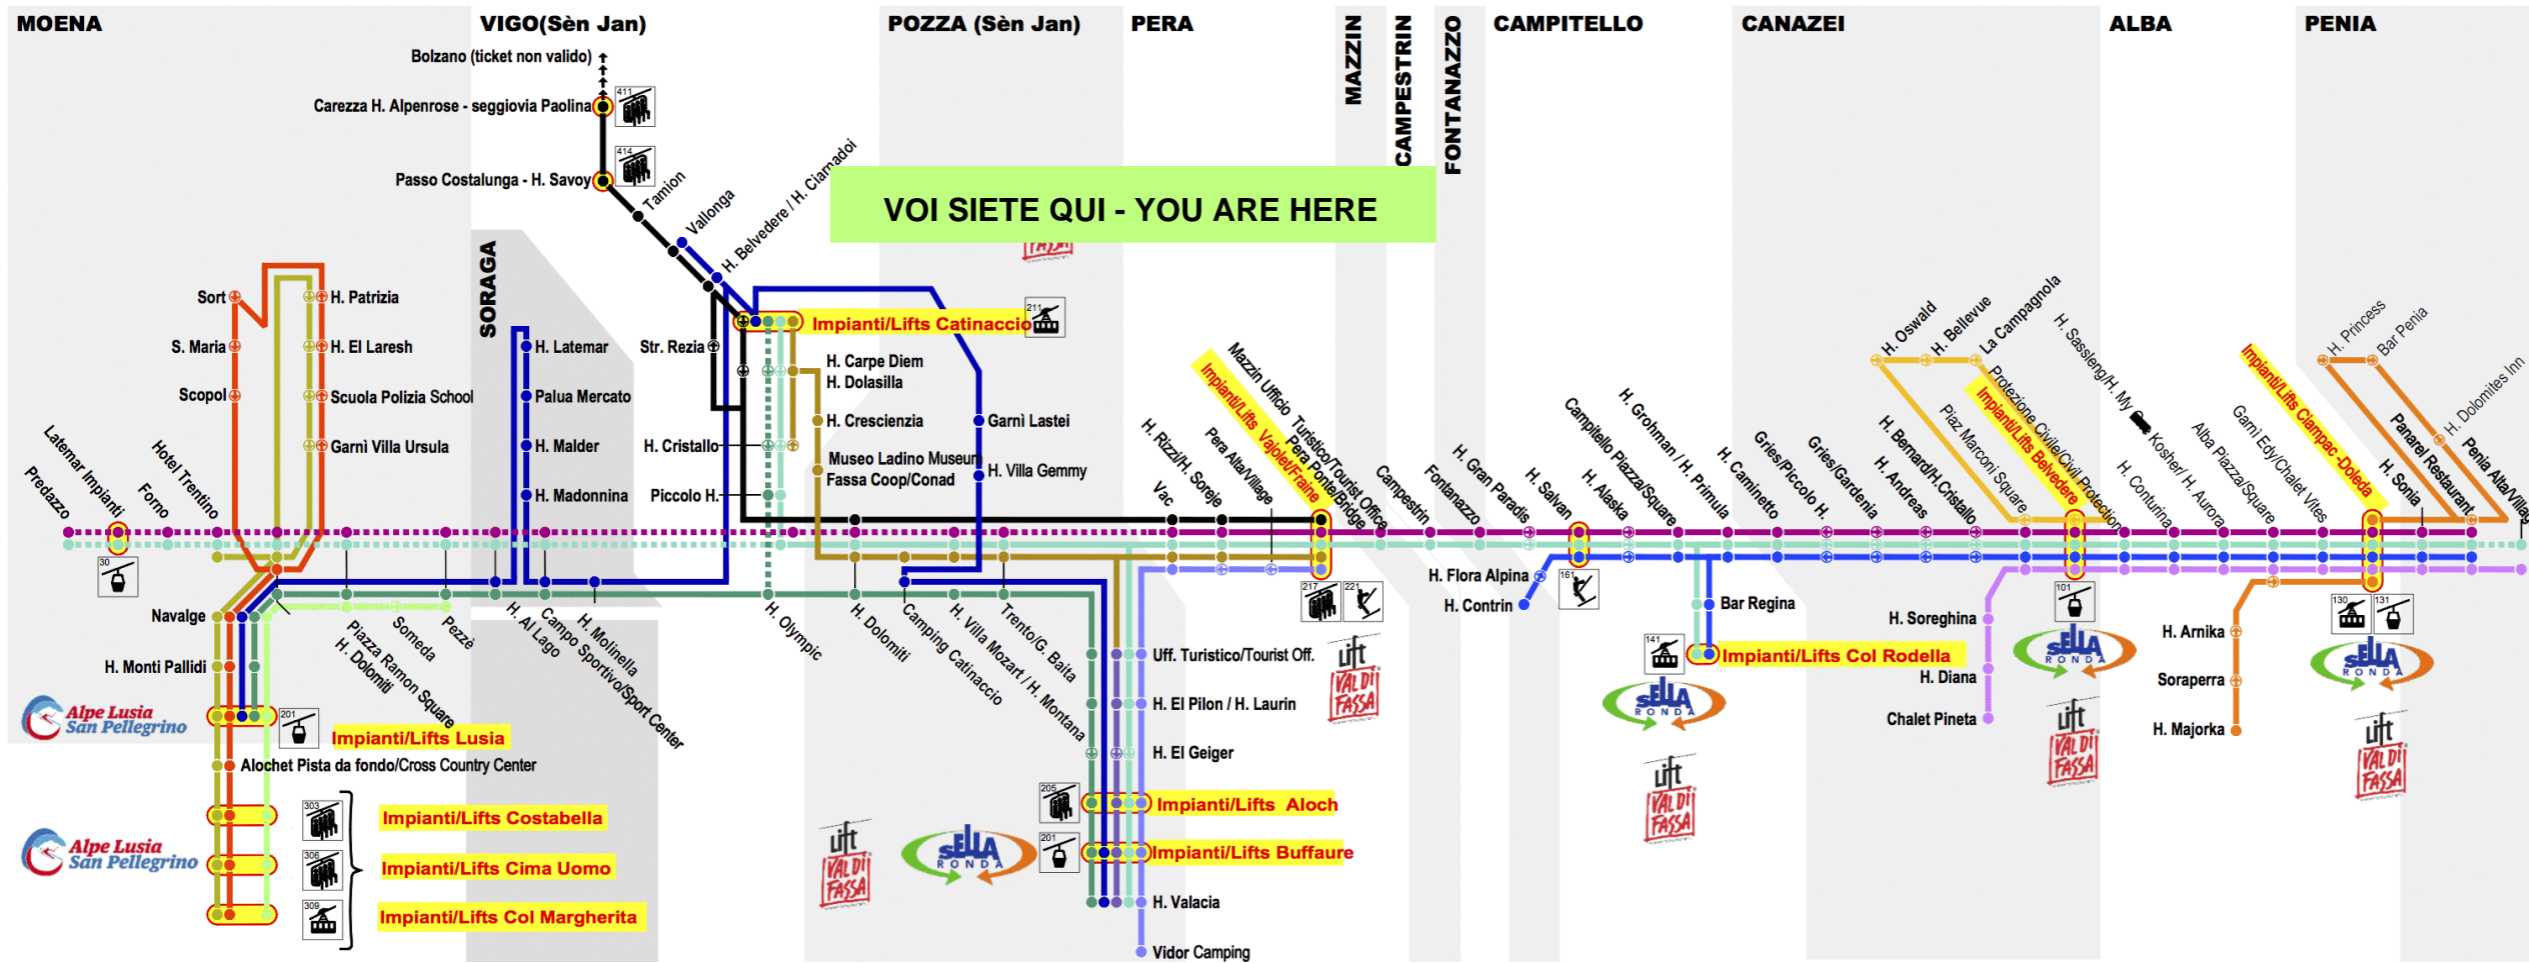

Scan the QR Code and be always connected

**Linea/Line 4**

Alba Impianti/Lifts - Penia - Alba Soraperra

Ora Hour	Minuti Minutes
7	
8	17 37 57
9	17 37 57
10	17 37 57
11	
12	
13	
14	
15	32 52
16	12 32 52
17	12 32 52
18	
19	
20	