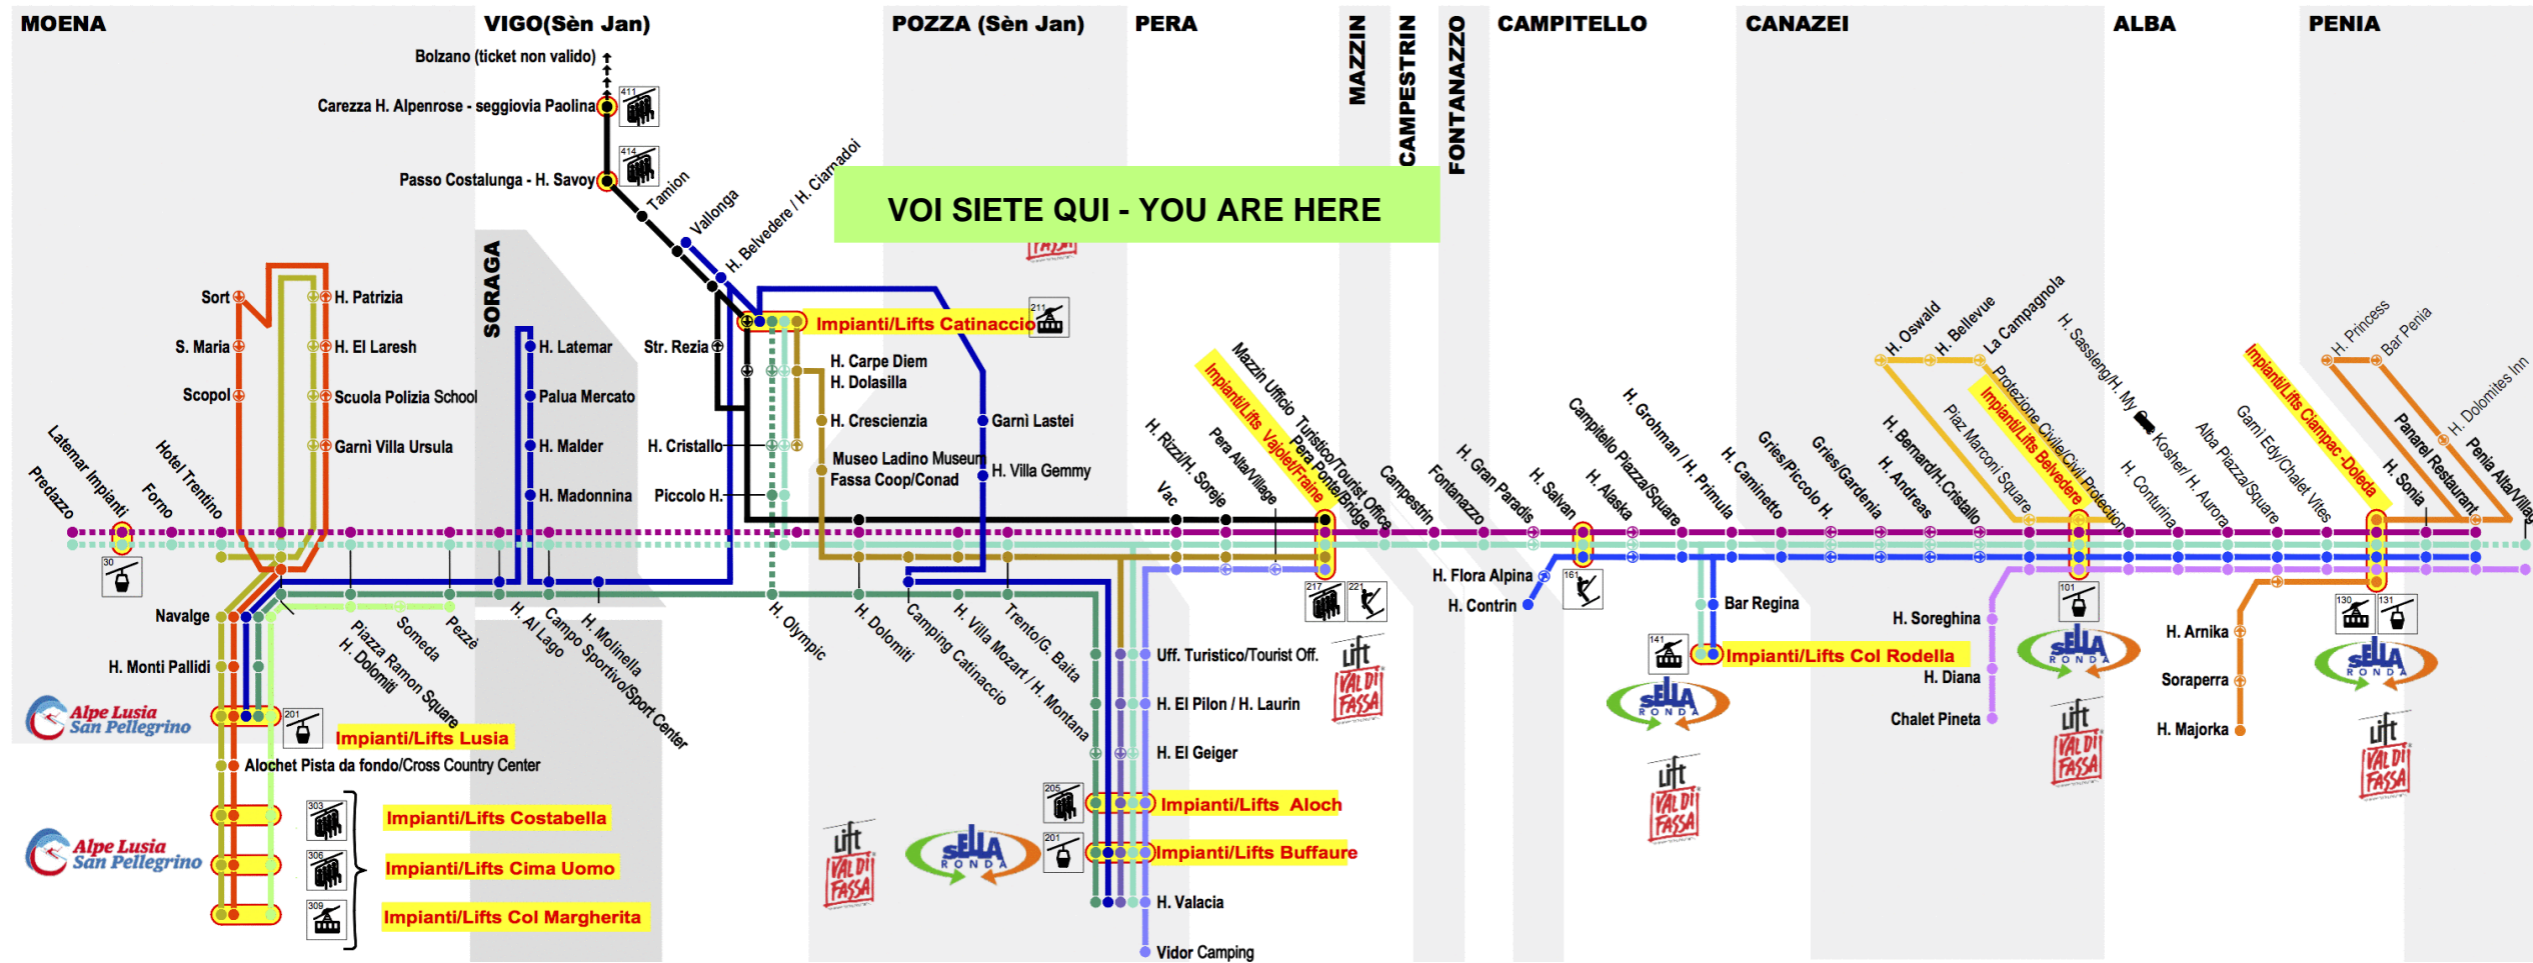

Fermata
Bus Stop

142 Canazei Bar International

Scan the QR Code and be always connected

Linea/Line T2

Canazei

Ora
Hour
7

Minuti
Minutes

Ora / Hour	05	15	30	45
8	05	15	30	45
9	00	15	30	45
10	00	15	30	45
11	00	15	30	
12				
13				
14	00	15	30	45
15	00	15	30	45
16	00	15	30	45
17	00	15	30	
18				
19				
20