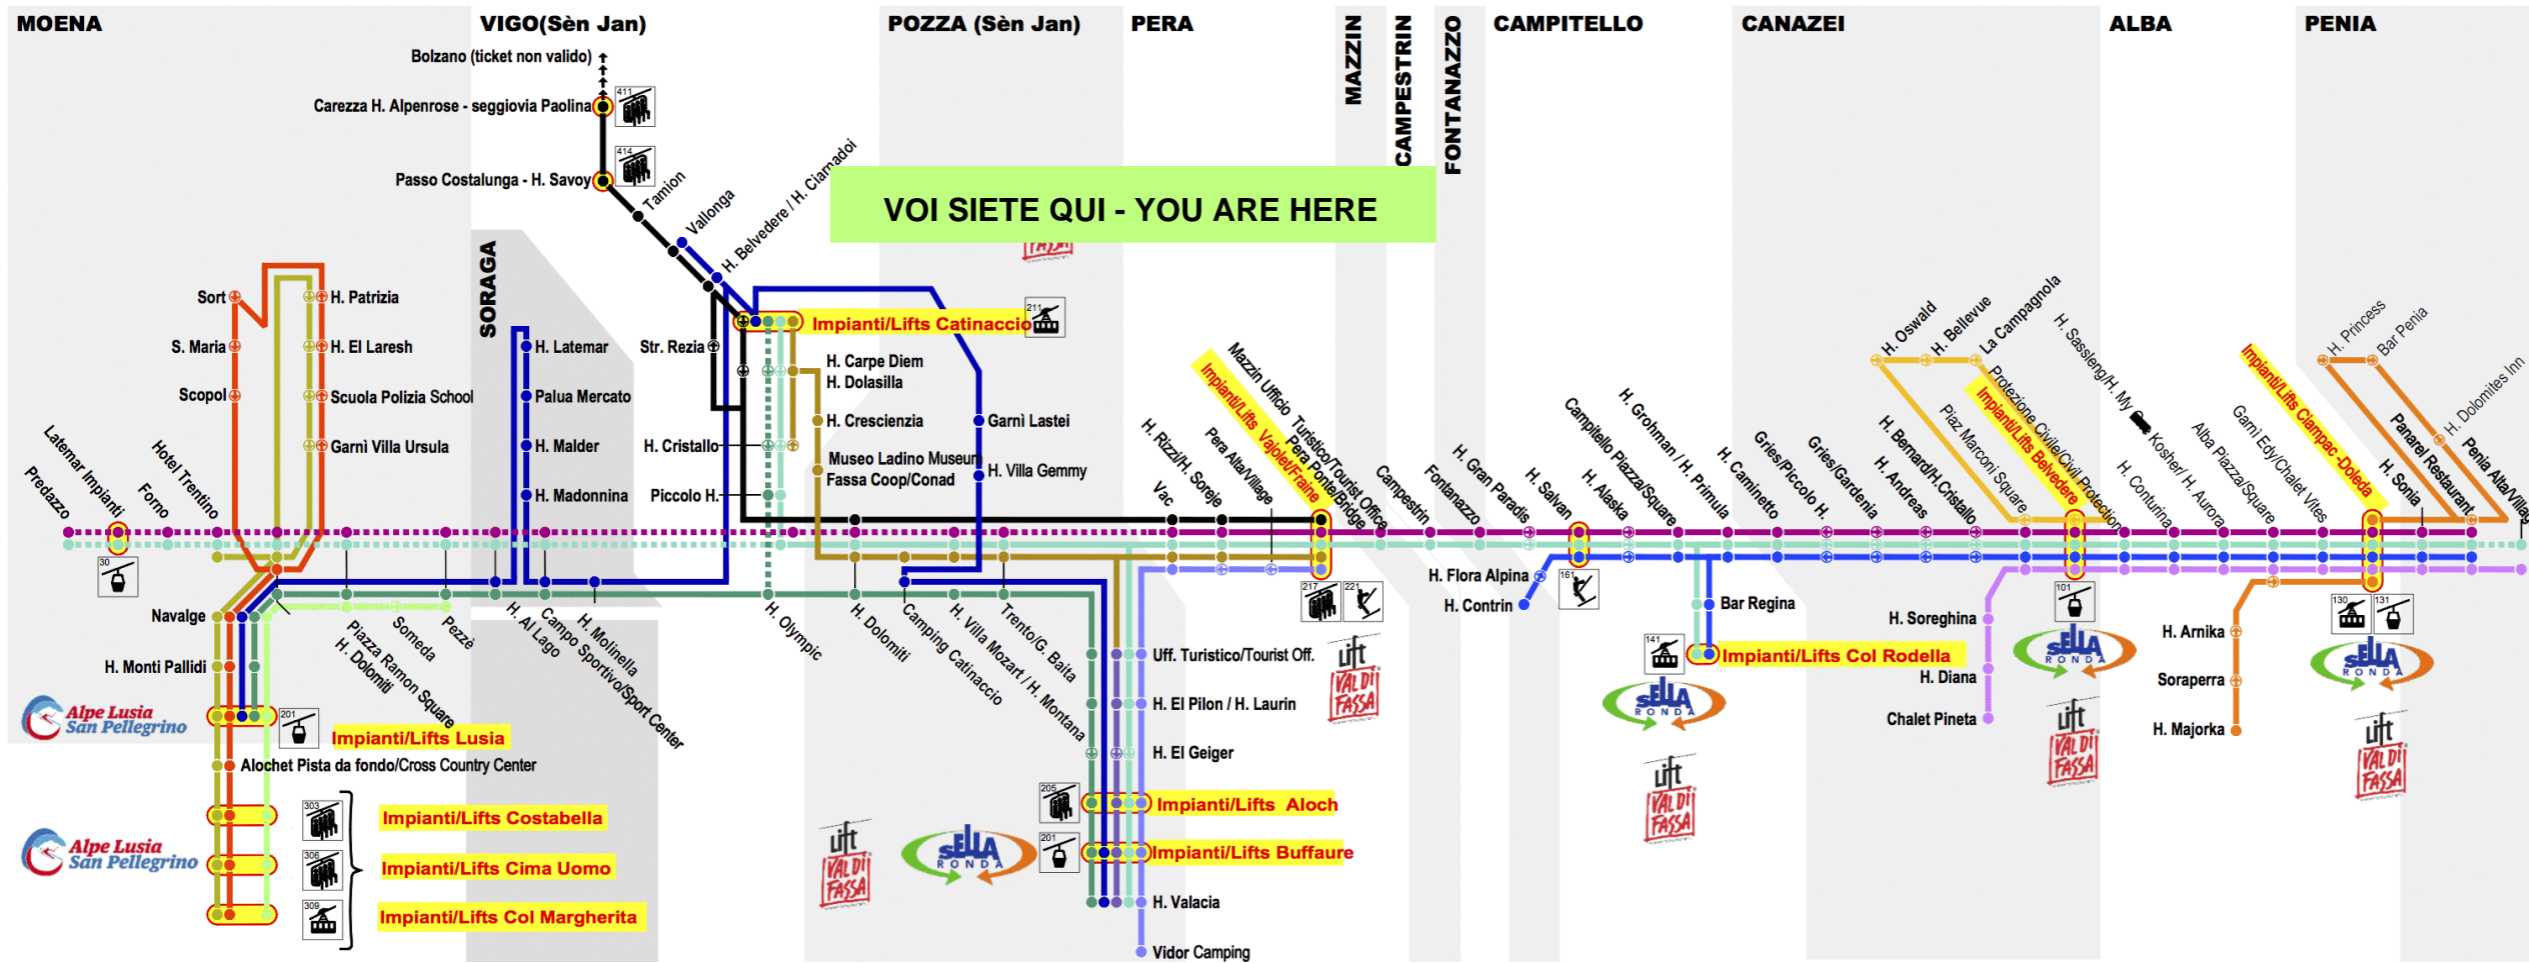

Fermata
Bus Stop **22 Canazei h. Gries**

Scan the QR Code and be always connected

Linea/Line 3

H. Chalet Pineta - Canazei - Alba Impianti/Lifts - Penia AI

Ora Hour	Minuti Minutes
7	
8	28 58
9	28
10	03 33°
11	
12	
13	
14	
15	28° 58°
16	28
17	02 33
18	
19	
20