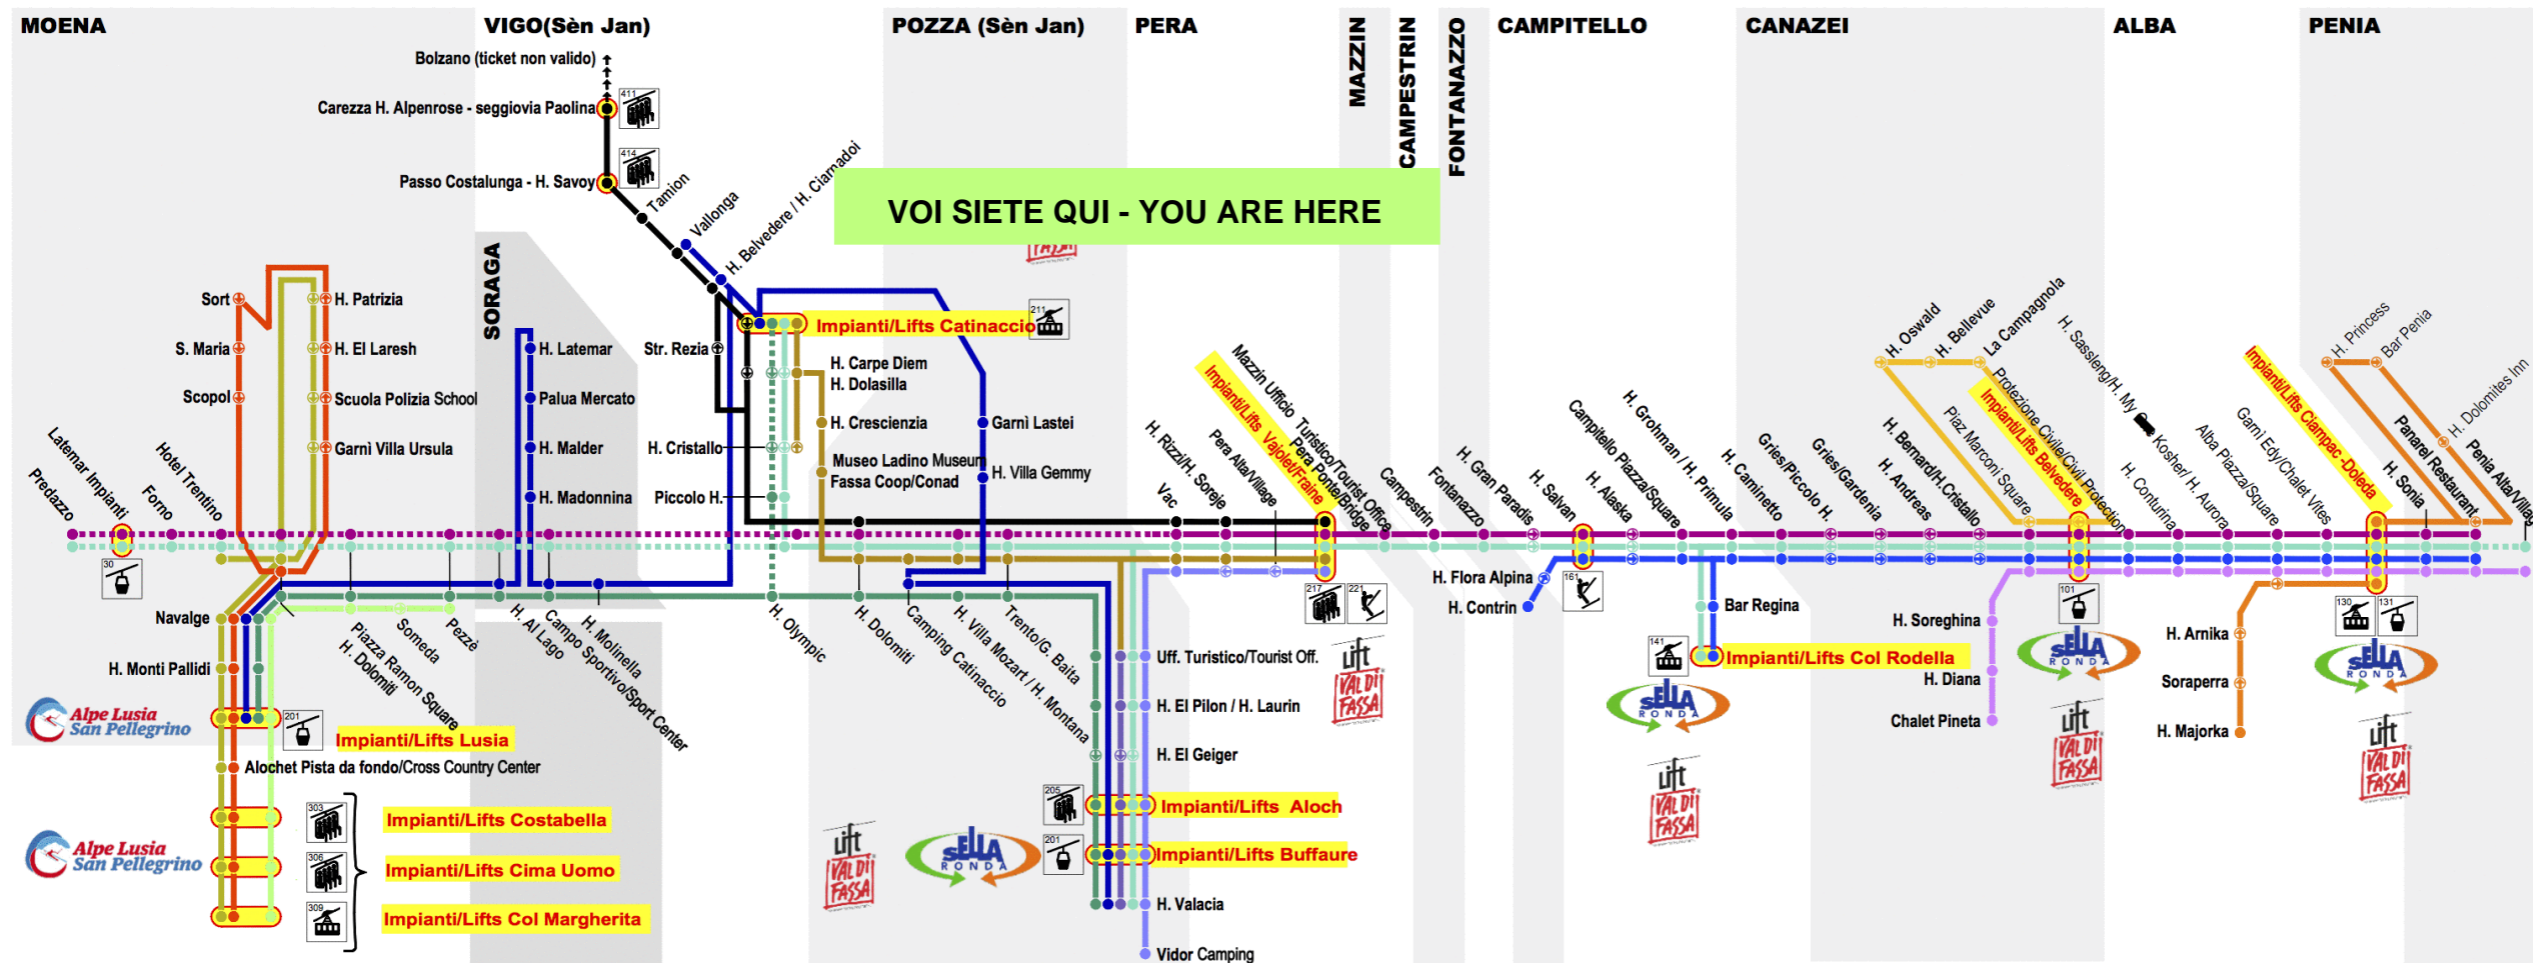

Fermata Bus Stop **143 Penia H. Dolomites Inn**

Scan the QR Code and be always connected

Linea/Line 4

Alba Impianti/Lifts - Penia - Alba Soraperra

Ora Hour	Minuti Minutes
7	
8	19 39 59
9	19 39 59
10	19 39 59
11	
12	
13	
14	
15	34 54
16	14 34 54
17	14 34 54
18	
19	
20