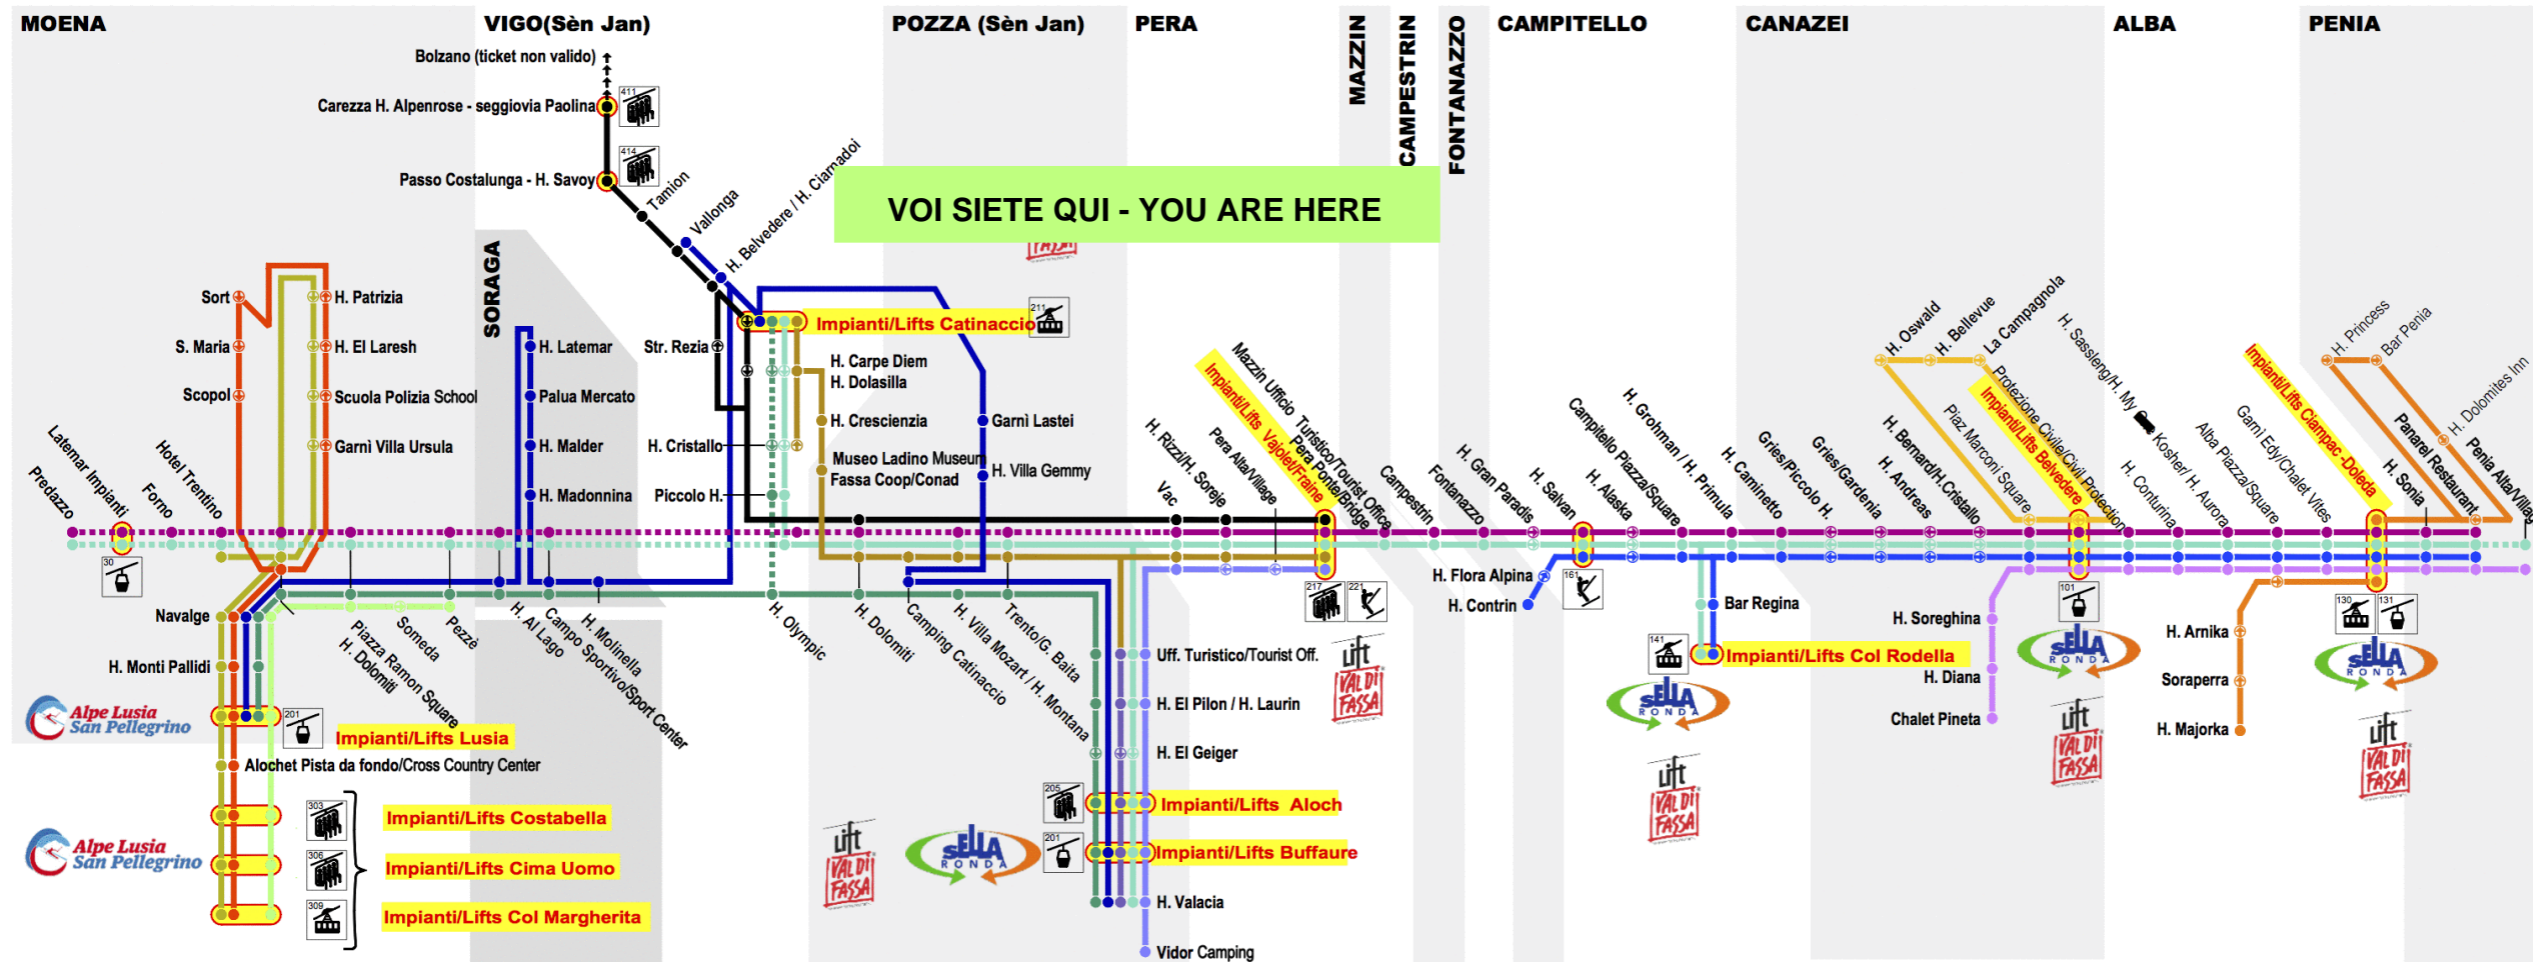

# 130 Vigo h. Carpe Diem B

Scan the QR Code and be always connected