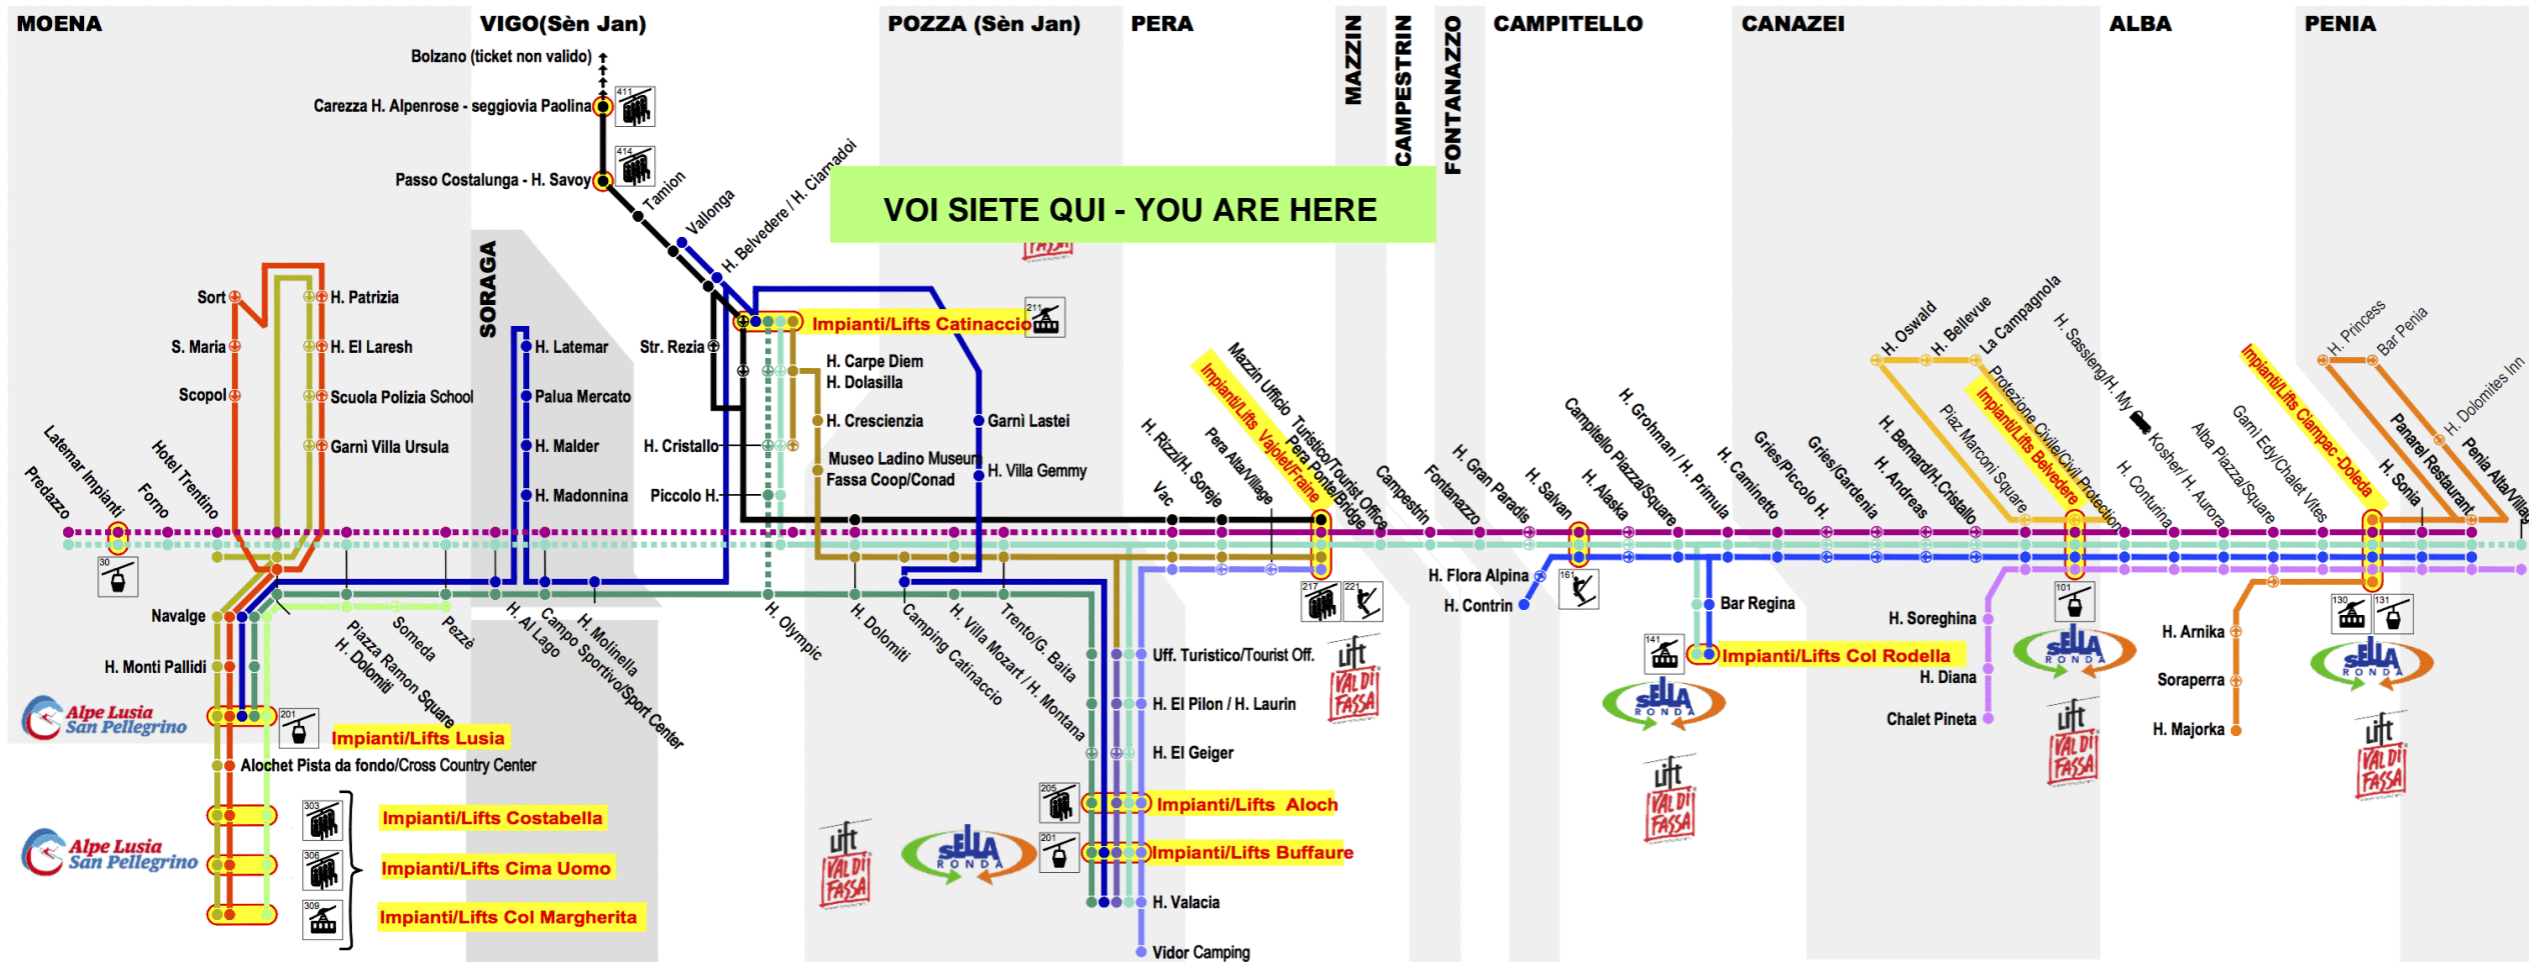

# 108 Col Margherita Impianti/Lifts

Scan the QR Code and be always connected