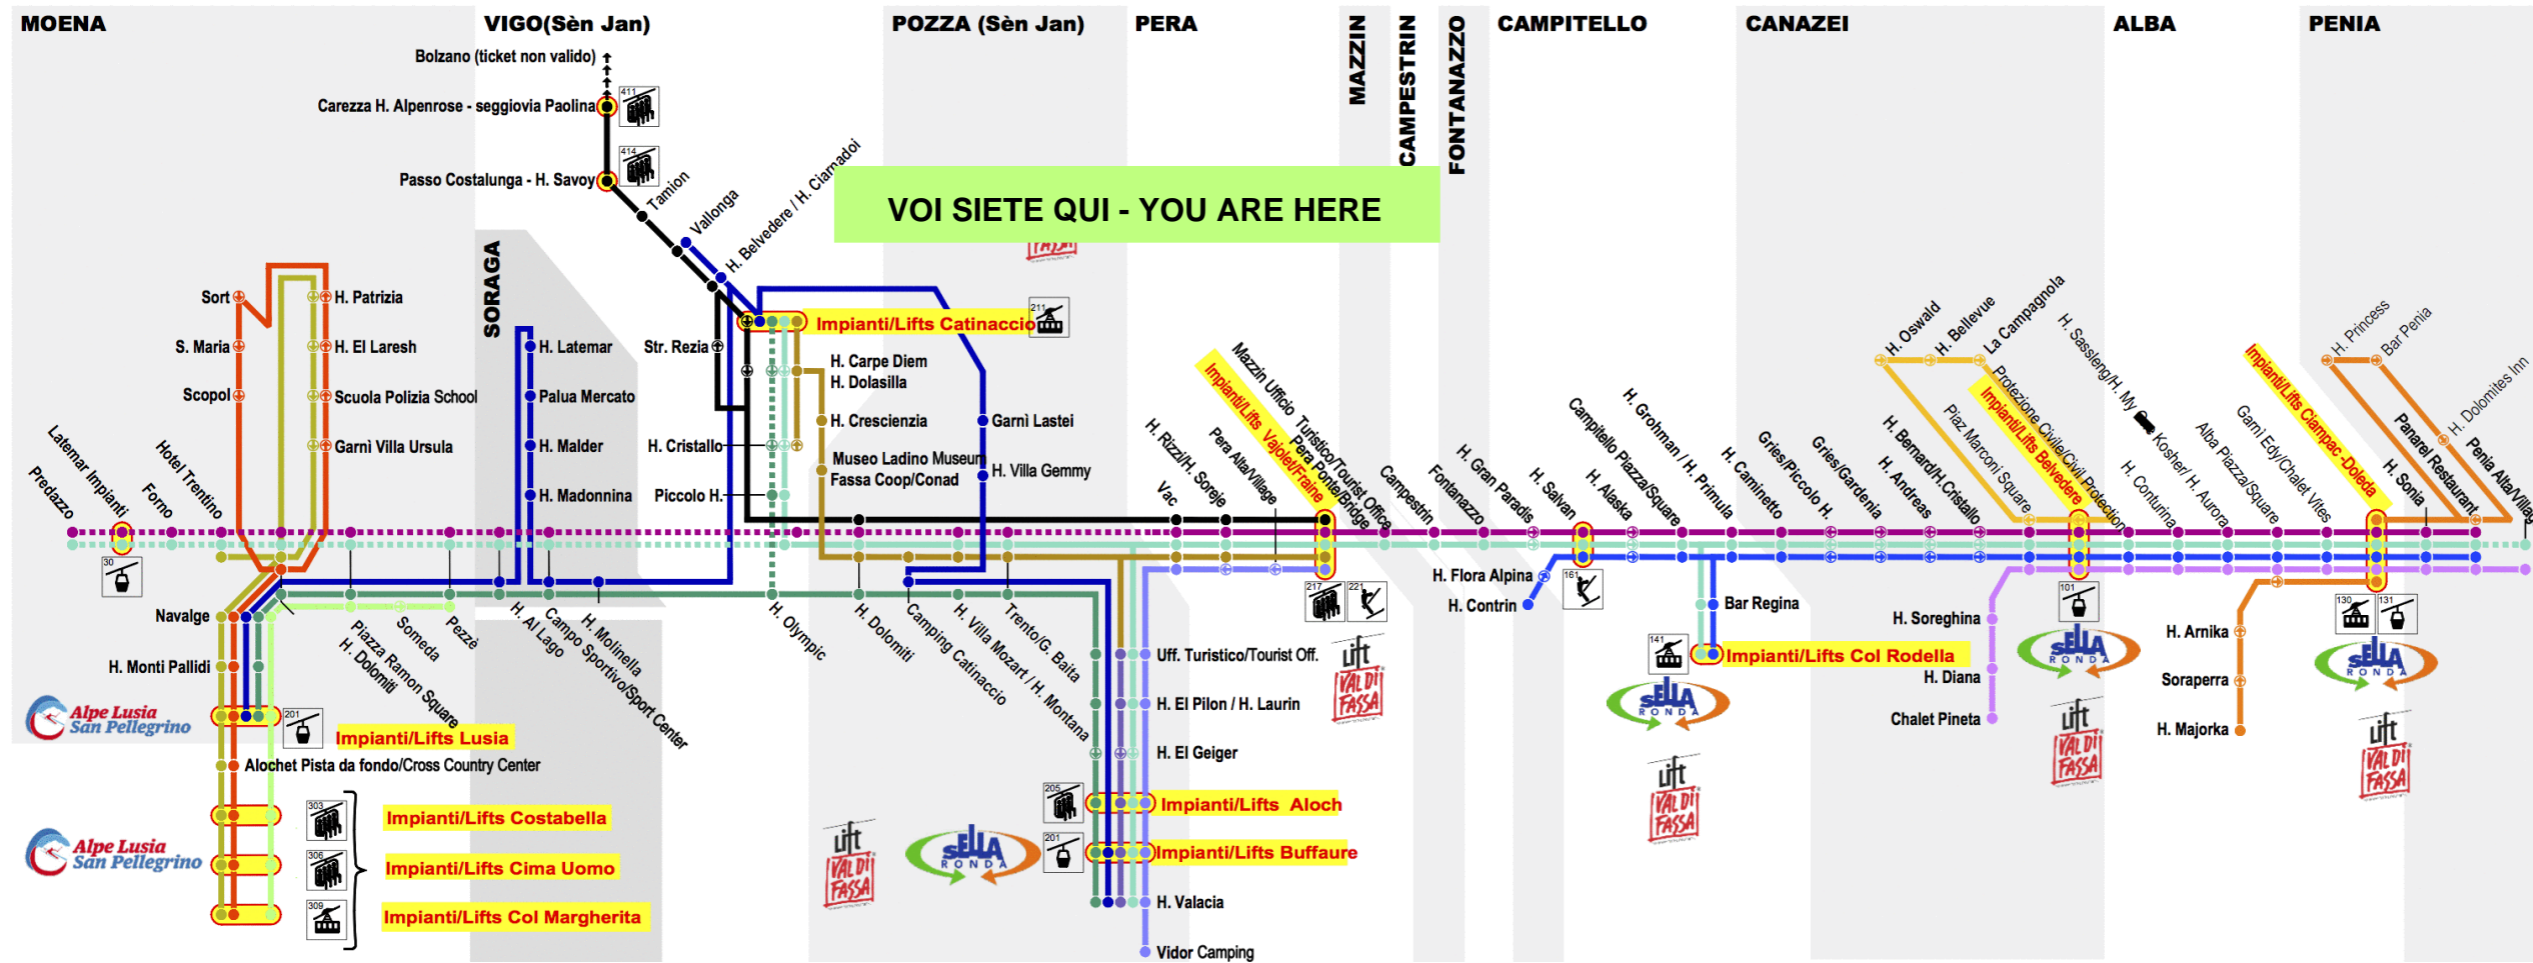

Scan the QR Code and be always connected

**Linea/Line 10**

Someda - Moena - Lusua Impianti/Lifts - San Pellegrino Impianti/Lifts

Ora Hour	Minuti Minutes
7	
8	51
9	51
10	51
11	
12	06
13	
14	06
15	
16	
17	
18	
19	
20	