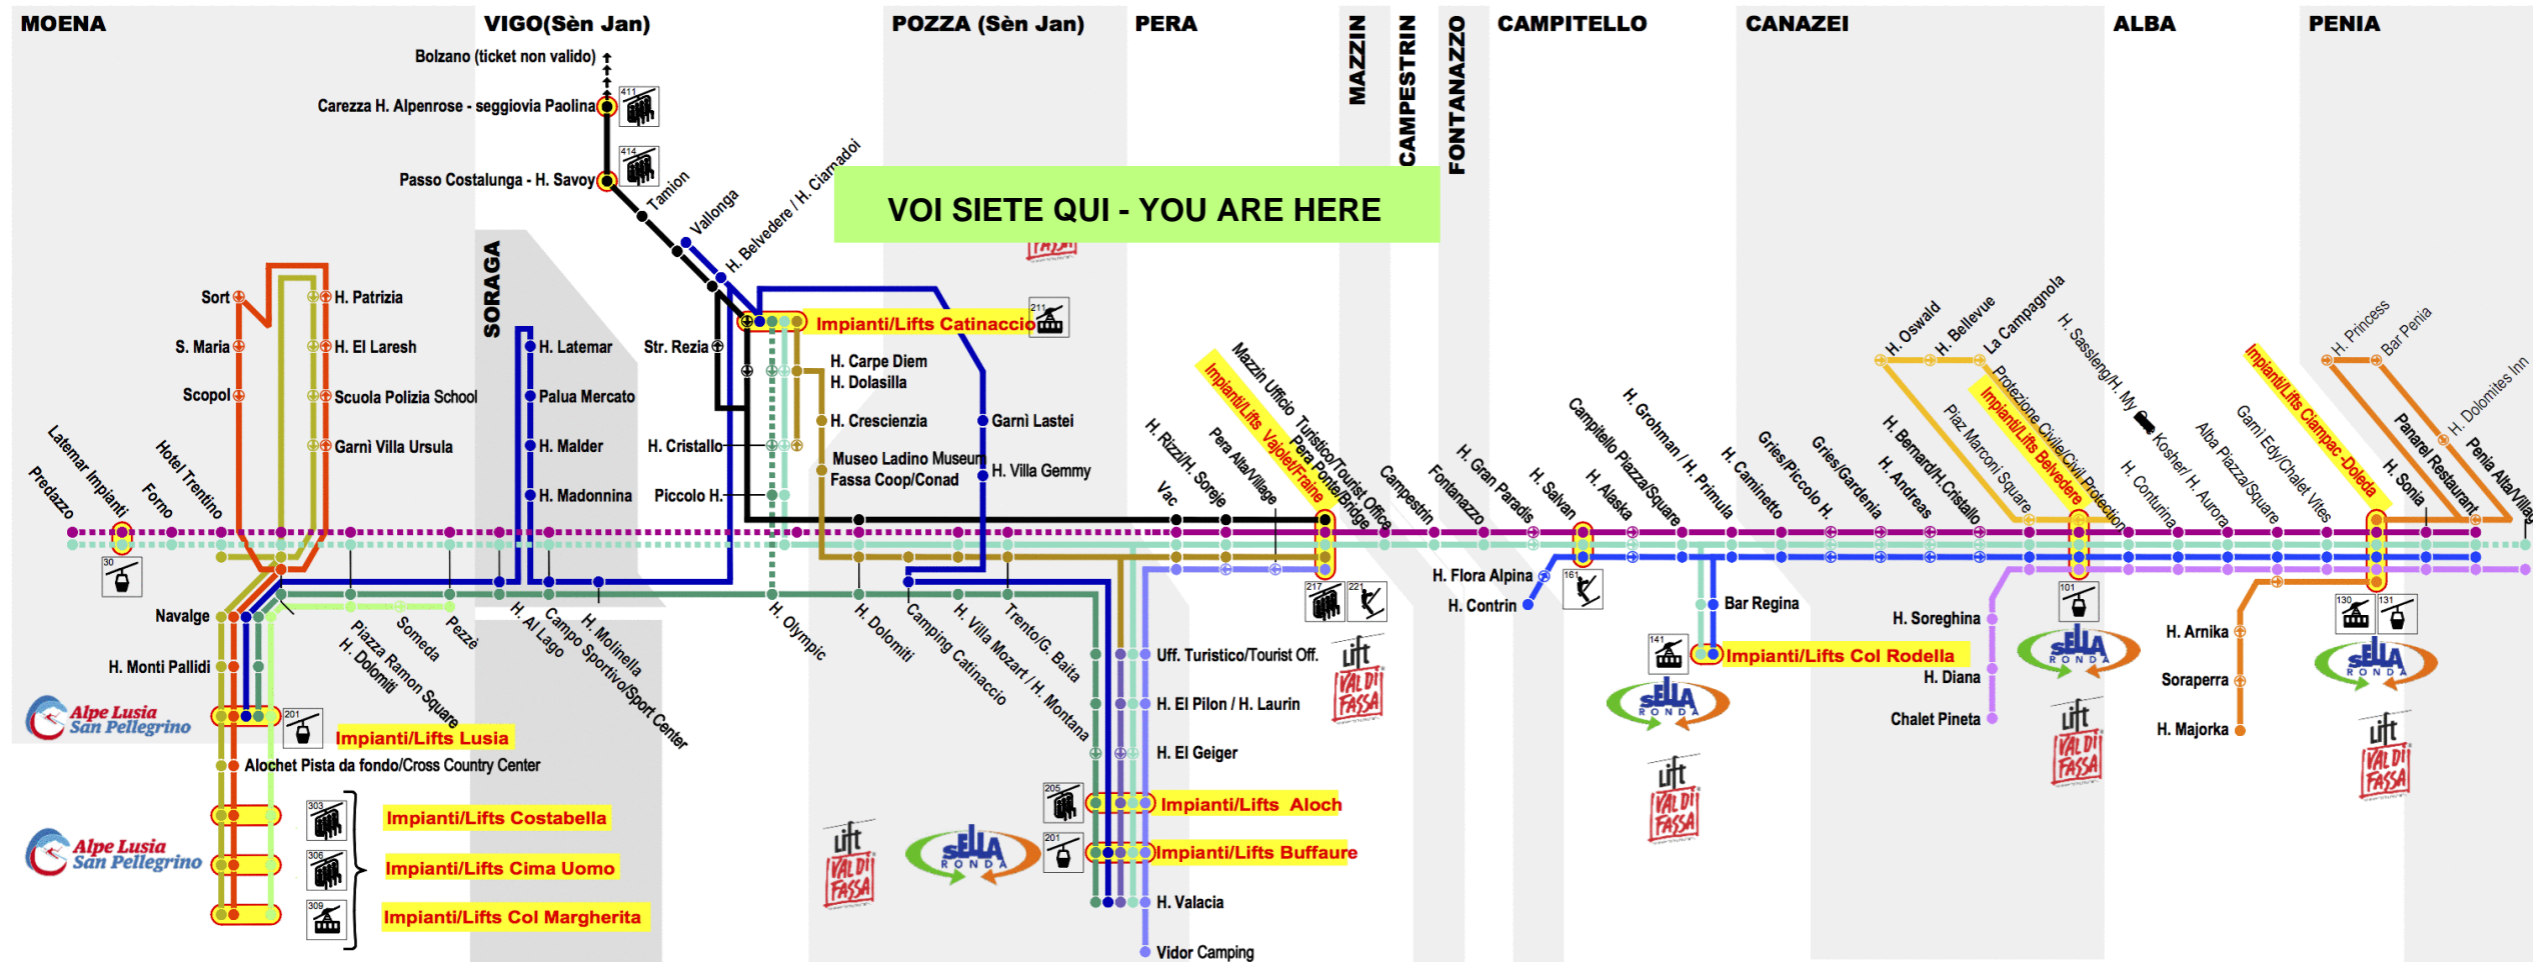

Fermata
Bus Stop **133 Forno A**

Scan the QR Code and be always connected