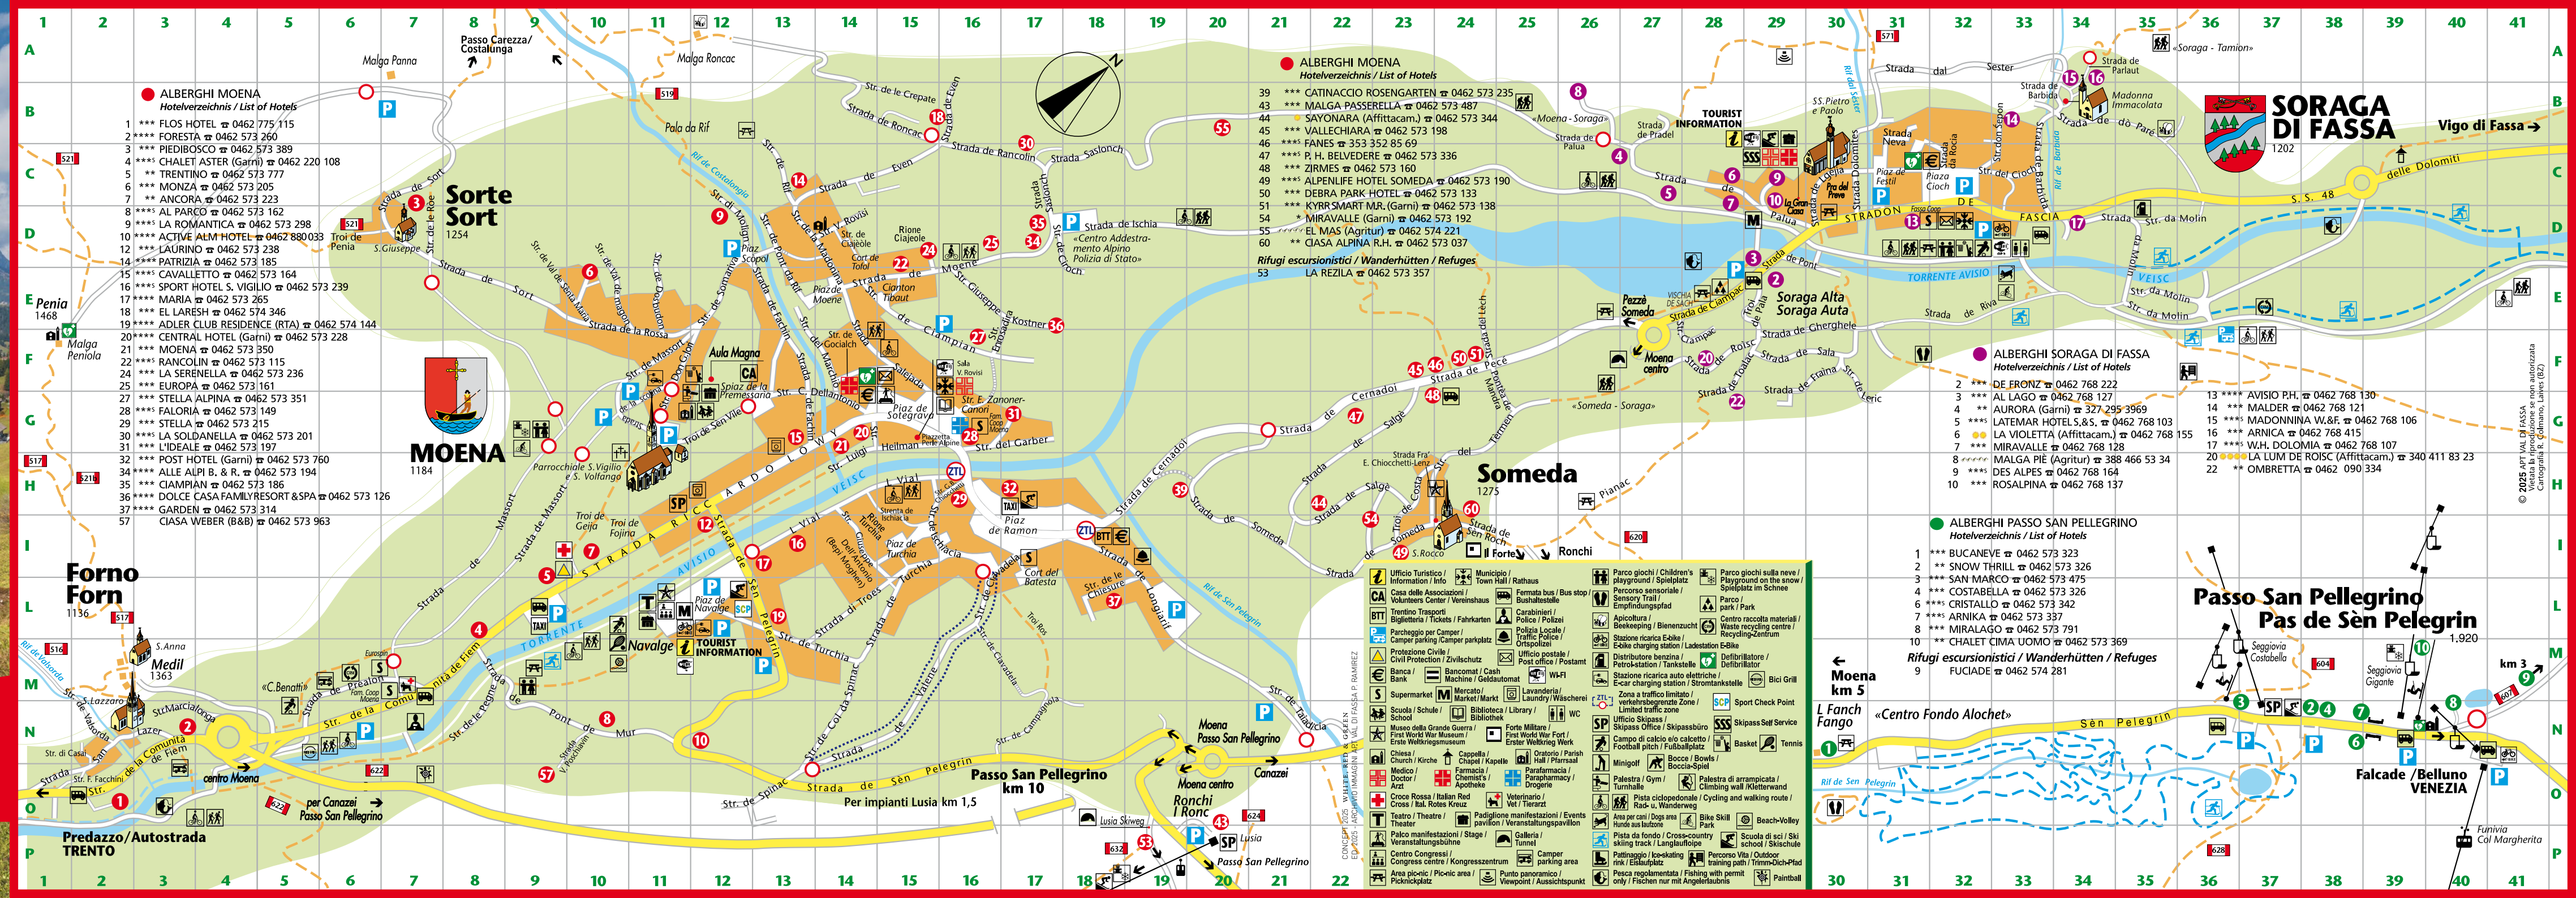

1. **ALBERGHI MOENA**
   Hotelverzeichnis / List of Hotels
1. *** FLOS HOTEL ☎ 0462 775 115
  2. **** FORESTA ☎ 0462 573 260
  3. *** PIEDIBOSCO ☎ 0462 573 389
  4. **** CHALET ASTER (Garni) ☎ 0462 220 108
  5. ** TRENTINO ☎ 0462 573 777
  6. *** MONZA ☎ 0462 573 205
  7. ** ANCORA ☎ 0462 573 223
  8. **** AL PARCO ☎ 0462 573 162
  9. **** LA ROMANTICA ☎ 0462 573 298
  10. **** ACTIVE ALM HOTEL ☎ 0462 880 033
  11. *** LAURINO ☎ 0462 573 238
  12. **** PATRIZIA ☎ 0462 573 185
  13. **** CAVALLETO ☎ 0462 573 164
  14. **** SPORT HOTEL S. VIGILIO ☎ 0462 573 239
  15. **** MARIA ☎ 0462 573 265
  16. *** EL LARESH ☎ 0462 574 346
  17. **** ADLER CLUB RESIDENCE (RTA) ☎ 0462 574 144
  18. **** CENTRAL HOTEL (Garni) ☎ 0462 573 228
  19. *** MOENA ☎ 0462 573 350
  20. **** RANCOLIN ☎ 0462 573 115
  21. *** LA SERENELLA ☎ 0462 573 236
  22. *** EUROPA ☎ 0462 573 161
  23. *** STELLA ALPINA ☎ 0462 573 351
  24. **** FALORIA ☎ 0462 573 149
  25. *** STELLA ☎ 0462 573 215
  26. **** LA SOLDANELLA ☎ 0462 573 201
  27. *** L'IDEALE ☎ 0462 573 197
  28. *** POST HOTEL (Garni) ☎ 0462 573 760
  29. **** ALLE ALPI B. & R. ☎ 0462 573 194
  30. *** CIAMPIAN ☎ 0462 573 186
  31. **** DOLCE CASA FAMILY RESORT & SPA ☎ 0462 573 126
  32. **** GARDEN ☎ 0462 573 314
  33. **** CIASA WEBER (B&B) ☎ 0462 573 963

1. **ALBERGHI MOENA**
   Hotelverzeichnis / List of Hotels
1. *** CATINACCIO ROSENGARTEN ☎ 0462 573 235
  2. *** MALGA PASSERELLA ☎ 0462 573 487
  3. *** SAYONARA (Affittacam.) ☎ 0462 573 344
  4. *** VALLECHIARA ☎ 0462 573 198
  5. *** FANES ☎ 353 352 85 69
  6. *** P. H. BELVEDERE ☎ 0462 573 336
  7. *** ZIRMES ☎ 0462 573 160
  8. *** ALPENLIFE HOTEL SOMEDA ☎ 0462 573 190
  9. *** DEBRA PARK HOTEL ☎ 0462 573 133
  10. *** KYRR SMART MR. (Garni) ☎ 0462 573 138
  11. MIRAVALLE (Garni) ☎ 0462 573 192
  12. ** EL MAS (Agritur) ☎ 0462 574 221
  13. ** CIASA ALPINA R.H. ☎ 0462 573 037
3. **Rifugi escursionistici / Wanderhütten / Refuges**
1. LA REZILA ☎ 0462 573 357

1. **ALBERGHI SORAGA DI FASSA**
   Hotelverzeichnis / List of Hotels
1. *** DE ERONZ ☎ 0462 768 222
  2. *** AL LAGO ☎ 0462 768 127
  3. ** AURORA (Garni) ☎ 327 295 3969
  4. *** LATEMAR HOTEL S.&S. ☎ 0462 768 103
  5. *** LA VIOLETTA (Affittacam.) ☎ 0462 768 155
  6. *** MIRAVALLE ☎ 0462 768 128
  7. *** MALGA PIÈ (Agritur) ☎ 388 466 53 34
  8. *** DES ALPES ☎ 0462 768 164
  9. *** ROSALPINA ☎ 0462 768 137
3. **Rifugi escursionistici / Wanderhütten / Refuges**
1. 13 **** AVISIO P.H. ☎ 0462 768 130
  2. 14 *** MALDER ☎ 0462 768 121
  3. 15 **** MADONNINA V.&F. ☎ 0462 768 106
  4. 16 *** ARNICA ☎ 0462 768 415
  5. 17 *** W.H. DOLOMITA ☎ 0462 768 107
  6. 20 **** LA LUM DE ROISC (Affittacam.) ☎ 340 411 83 23
  7. 22 ** OMBRETTA ☎ 0462 090 334

1. **ALBERGHI PASSO SAN PELLEGRINO**
   Hotelverzeichnis / List of Hotels
1. *** BUCANEVE ☎ 0462 573 323
  2. ** SNOW THRILL ☎ 0462 573 326
  3. *** SAN MARCO ☎ 0462 573 475
  4. ** COSTABELLA ☎ 0462 573 326
  5. *** CRISTALLO ☎ 0462 573 342
  6. *** ARNIKA ☎ 0462 573 337
  7. ** MIRALAGO ☎ 0462 573 791
  8. *** CHALET CIMA UOMO ☎ 0462 573 369
3. **Rifugi escursionistici / Wanderhütten / Refuges**
1. FUCIADÈ ☎ 0462 574 281