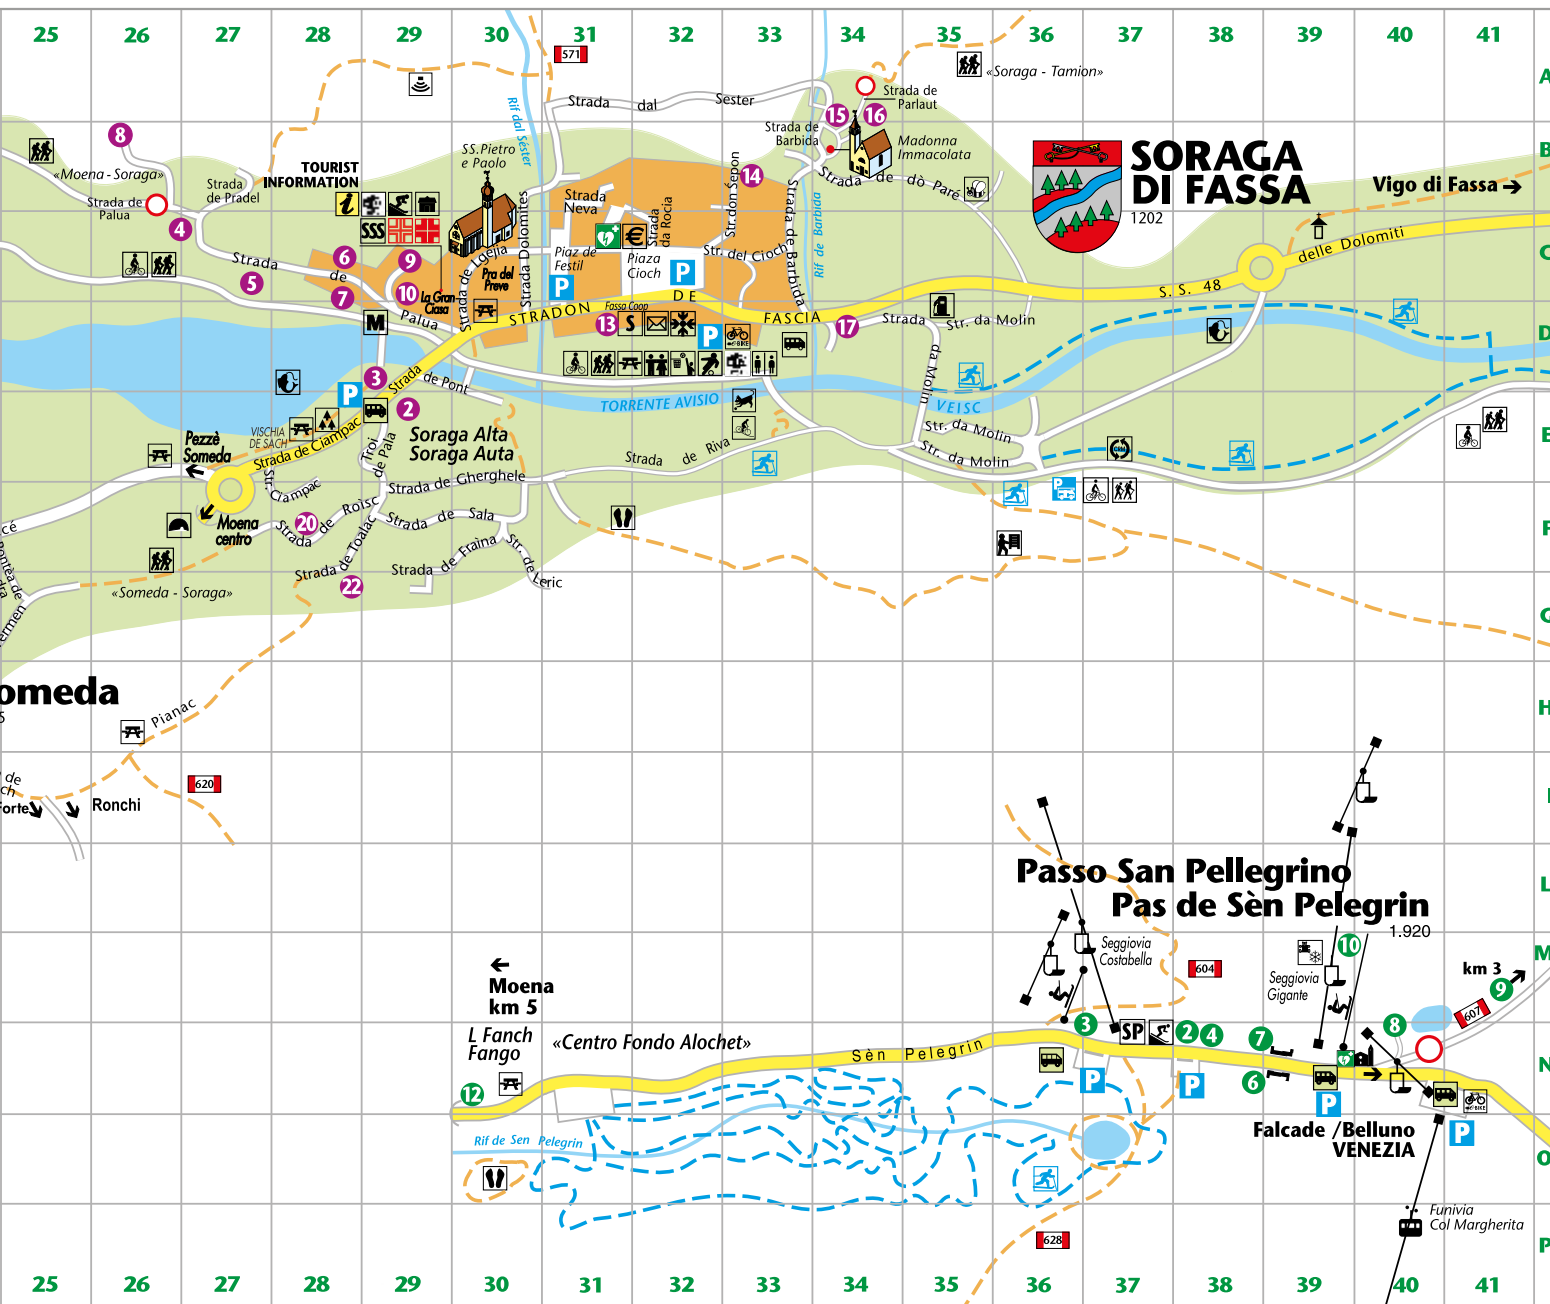

- Ufficio Turistico/Tourist office/Touristenbüro
- Fermata Bus/Bus stop Bushaltestelle
- Carabinieri Police/Polizei
- Protezione Civile/Civil protection/Zivilschutz
- Ufficio postale Post office/Postamt
- Bancomat/Cash Machine Geldautomat
- Parafarmacia Parapharmacy/Drogerie
- Biblioteca Library/Bibliothek
- Museo della Grande Guerra First World War Museum Museum des großen Krieges
- Medico/Doctor/Arzt
- Farmacia Pharmacy/Apotheke
- Croce Rossa/Italian Red Cross Ital. Rotes Kreuz
- Teatro/Theatre/Theater
- Defibrillatore Defibrillator
- Parco giochi Playground/Spielplatz
- Parco giochi sulla neve Playground in the snow Spielplatz im Schnee
- Palestra/Gym/Turnhalle
- Parco/Park
- Zona traffico limitato Limited traffic area Verkehrsberuhigter Bereich
- Stazione ricarica E-car E-car charging station Ladestation für Elektroautos
- SCP Sport Check Point
- Minigolf/Mini-golf
- Campo da calcio e/o calcetto Football pitch/Fußballplatz
- Basket/Basketball
- Scuola di sci Ski school/Skischule
- Pista da fondo/Cross-country track/Langlaufloipe
- Municipio/Cityhall/Rathaus
- Parcheggio per camper Camper parking/Camper Parkplatz
- Polizia Locale/Traffic Police Ortspolizei
- WI-FI
- Banca/Bank
- Lavanderia/Laundry/Wäscherei
- Ufficio Skipass/Skipass office Skipassbüro
- Veterinario/Vet/Tierarzt
- Padiglione manifestazioni/Events pavilion/Veranstaltungspavillon
- Distributore benzina Gas station/Tankstelle
- Stazione ricarica E-bike/E-bike charging station/Ladestation für E-Bikes
- Pista Ciclopedonabile/Cycle and pedestrian track/Fahrrad-u. Fussgängerweg
- Bike Skill Park
- Area per cani/Dog area Hundebereich
- Palco manifestazioni/Events stage Veranstaltungsbühne
- Pallavolo/Volleyball
- Tennis
- Centro congressi/Convention Center Kongresszentrum
- Percorso sensoriale Sensory trail/Empfindungspfad
- Camper parking area