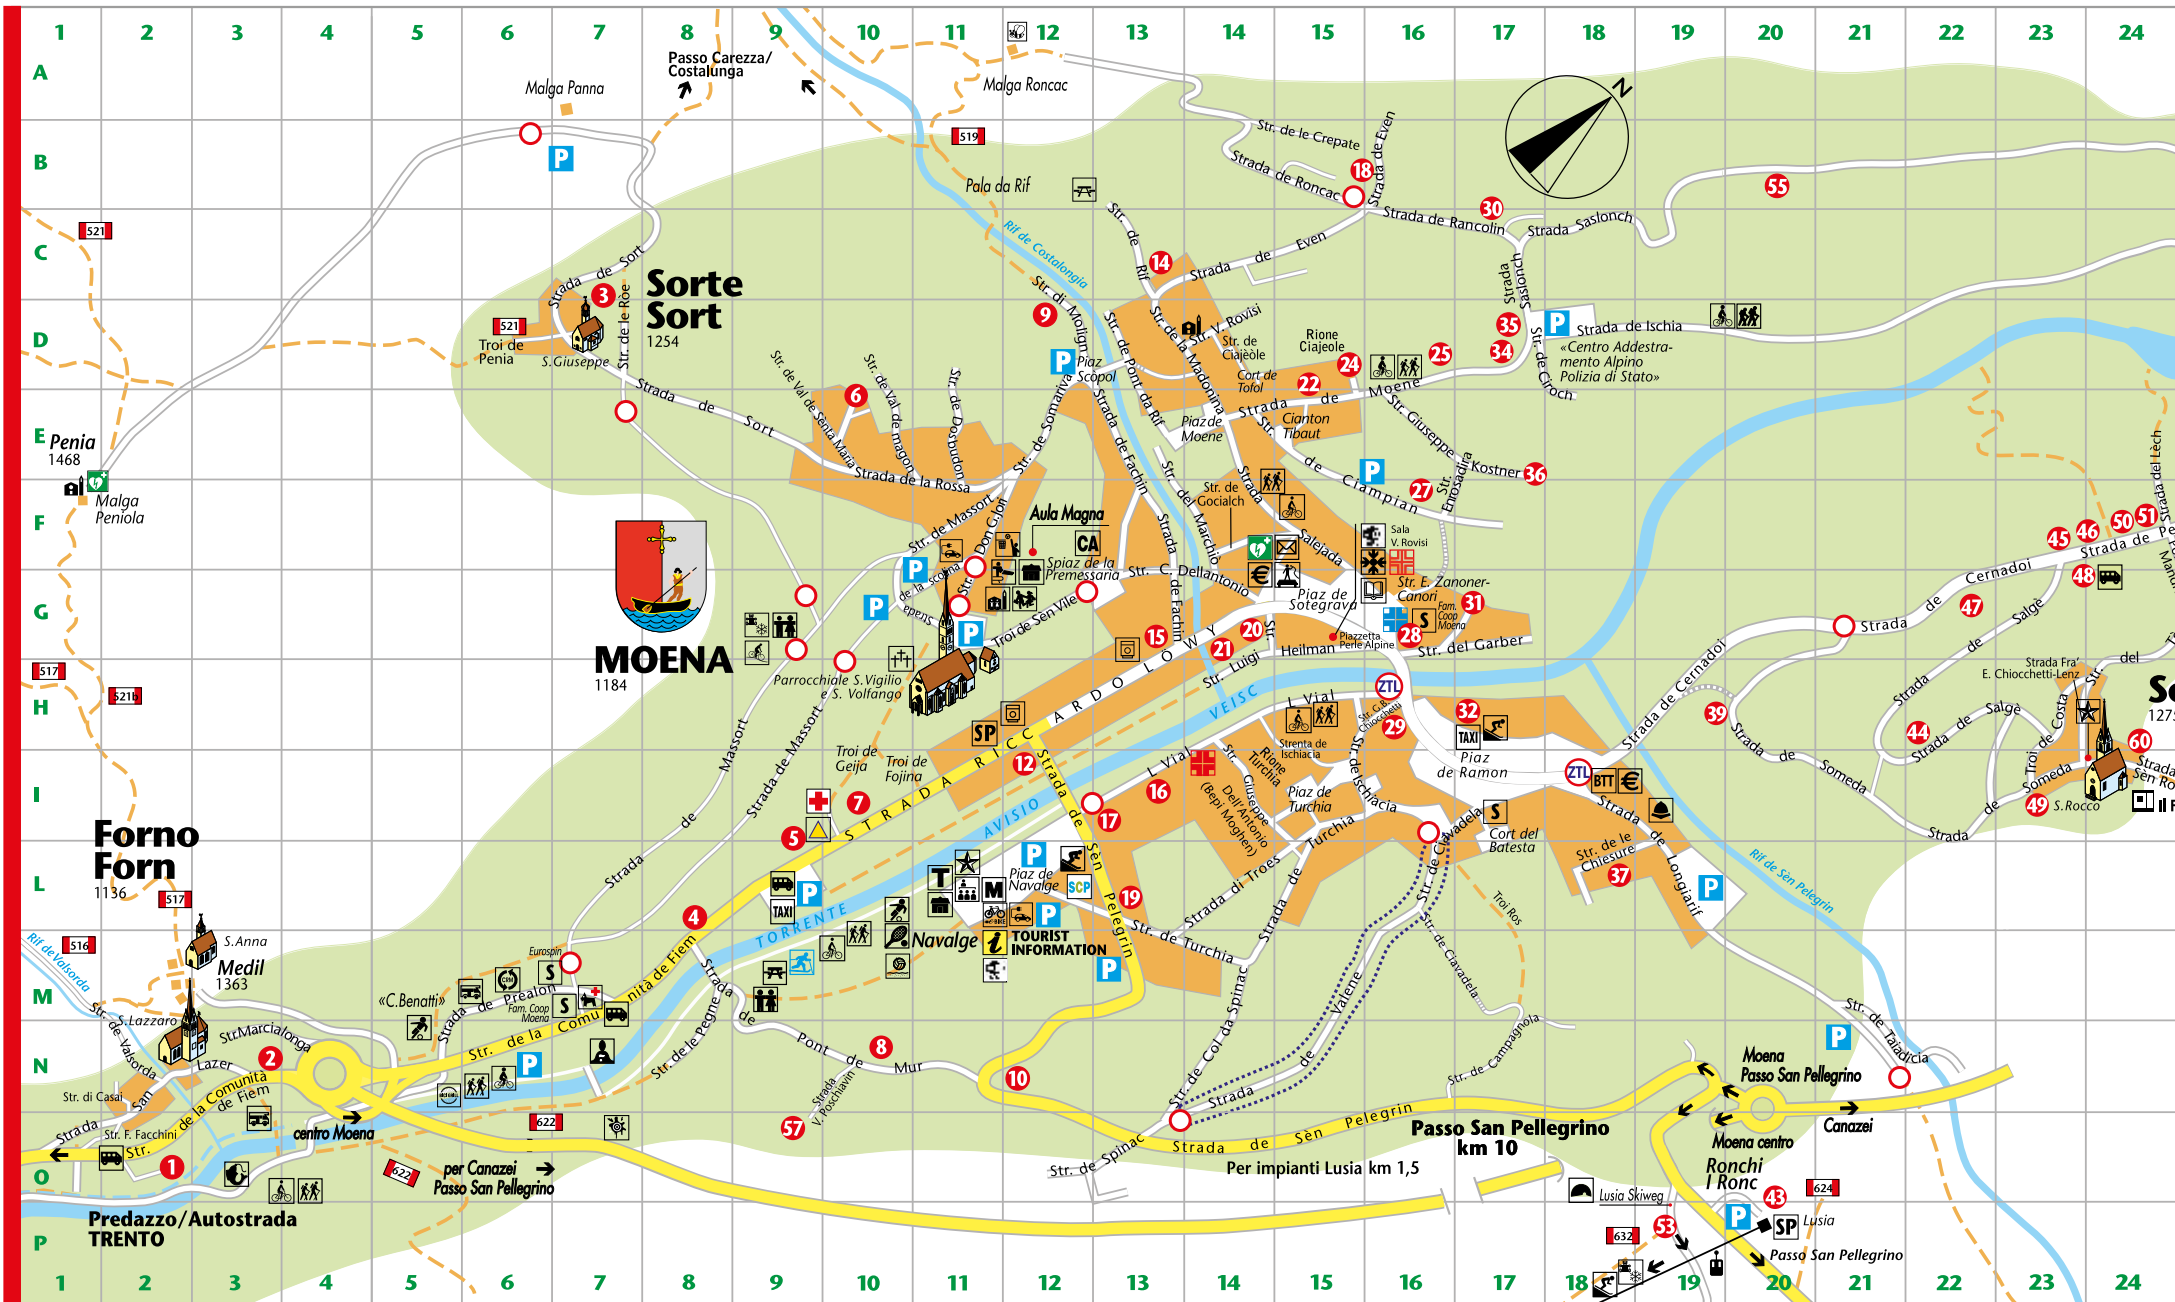

MOENA - PASSO SAN PELLEGRINO - SORAGA DI FASSA